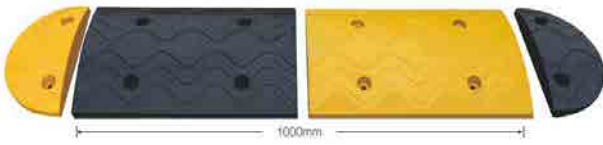

MUNICIPAL & URBAN SERIES

Cable Protectors

5 Cable protector

Size	L900xW500xH50mm/pc
Weight	15kg

3 Cable protector

Size	L900xW500xH70mm/pc
Weight	21kg

2 Cable protector

Size	L1000xW250xH50mm/pc
Weight	7kg

Cable protector Corners

SPEED BUMPS

Middle Section 中端	Size	L500xW300xH45mm/pc
	Weight	6kg/pc
End Cap 端头	Size	L250xW300xH45mm/pc
	Weight	2kg/pc

Middle Section 中端	Size	L250xW350xH50mm/pc
	Weight	3.75kg/pc
End Cap 端头	Size	L175xW350xH50mm/pc
	Weight	1.8kg/pc

Middle Section 中端	Size	L500xW100xH20mm/pc
	Weight	2kg/pc

018

Middle Section 中端	Size	L500xW500xH55mm/pc
	Weight	14kg/pc
End Cap 端头	Size	L270xW500xH55mm/pc
	Weight	4kg/pc

Middle Section 中端	Size	L900xW500xH50mm/pc
	Weight	19kg/pc
End Cap 端头	Size	L900xW250xH50mm/pc
	Weight	7.5kg/pc

Middle Section 中端	Size	L600xW500xH32mm/pc
	Weight	9kg/pc
End Cap 端头	Size	L600xW250xH32mm/pc
	Weight	3kg/pc

Rubber Docking Bumpers

SIZE:

- L1000mm X W100mm X W100mm
- L1000mm X W150mm X W150mm
- L1000mm X W200mm X W200mm
- L1000mm X W150mm X W50mm
5 kgs
- L1000mm X W200mm X W10mm
2.5kgs