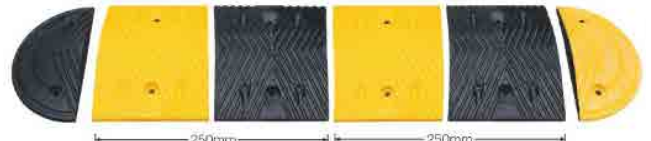

Cable protector Corners

SPEED BUMPS

Middle Section 中端	Size	L500xW300xH45mm/pc
	Weight	6kg/pc
End Cap 端头	Size	L250xW300xH45mm/pc
	Weight	2kg/pc

Middle Section 中端	Size	L250xW350xH50mm/pc
	Weight	3.75kg/pc
End Cap 端头	Size	L175xW350xH50mm/pc
	Weight	1.8kg/pc

Middle Section 中端	Size	L500xW100xH20mm/pc
	Weight	2kg/pc

018

Middle Section 中端	Size	L500xW500xH55mm/pc
	Weight	14kg/pc
End Cap 端头	Size	L270xW500xH55mm/pc
	Weight	4kg/pc

Middle Section 中端	Size	L900xW500xH50mm/pc
	Weight	19kg/pc
End Cap 端头	Size	L900xW250xH50mm/pc
	Weight	7.5kg/pc

Middle Section 中端	Size	L600xW500xH32mm/pc
	Weight	9kg/pc
End Cap 端头	Size	L600xW250xH32mm/pc
	Weight	3kg/pc

Rubber Docking Bumpers

SIZE:

- L1000mm X W100mm X W100mm
- L1000mm X W150mm X W150mm
- L1000mm X W200mm X W200mm
- L1000mm X W150mm X W50mm
5 kgs
- L1000mm X W200mm X W10mm
2.5kgs

Rubber Wheel Stoppers

Size: L 500mm X W150mm X H100mm

Size: L 560mm X W150mm X H100mm

PE material

Size: L 900mm X W150mm X H100mm 6.5kgs

Size: L1650mm X W150mm X H100mm 15kgs

Size: L1830mm X W150mm X H100mm 15kgs