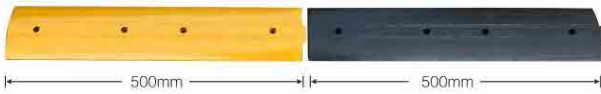

MUNICIPAL & URBAN SERIES

Cable Protectors

5 Cable protector

Size	L900xW500xH50mm/pc
Weight	15kg

3 Cable protector

Size	L900xW500xH70mm/pc
Weight	21kg

2 Cable protector

Size	L1000xW250xH50mm/pc
Weight	7kg

Cable protector Corners

SPEED BUMPS

Middle Section 中端	Size	L500xW300xH45mm/pc
	Weight	6kg/pc
End Cap 端头	Size	L250xW300xH45mm/pc
	Weight	2kg/pc

Middle Section 中端	Size	L250xW350xH50mm/pc
	Weight	3.75kg/pc
End Cap 端头	Size	L175xW350xH50mm/pc
	Weight	1.8kg/pc

Middle Section 中端	Size	L500xW100xH20mm/pc
	Weight	2kg/pc

018

Middle Section 中端	Size	L500xW500xH55mm/pc
	Weight	14kg/pc
End Cap 端头	Size	L270xW500xH55mm/pc
	Weight	4kg/pc

Middle Section 中端	Size	L900xW500xH50mm/pc
	Weight	19kg/pc
End Cap 端头	Size	L900xW250xH50mm/pc
	Weight	7.5kg/pc

Middle Section 中端	Size	L600xW500xH32mm/pc
	Weight	9kg/pc
End Cap 端头	Size	L600xW250xH32mm/pc
	Weight	3kg/pc

Rubber Docking Bumpers

SIZE:

- L1000mm X W100mm X W100mm
- L1000mm X W150mm X W150mm
- L1000mm X W200mm X W200mm
- L1000mm X W150mm X W50mm
5 kgs
- L1000mm X W200mm X W10mm
2.5kgs