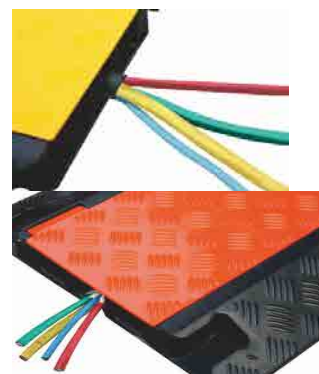

MUNICIPAL & URBAN SERIES

Cable Protectors

5 Cable protector

Size	L900xW500xH50mm/pc
Weight	15kg

3 Cable protector

Size	L900xW500xH70mm/pc
Weight	21kg

2 Cable protector

Size	L1000xW250xH50mm/pc
Weight	7kg

Cable protector Corners

SPEED BUMPS

Middle Section 中端	Size	L500xW300xH45mm/pc
	Weight	6kg/pc
End Cap 端头	Size	L250xW300xH45mm/pc
	Weight	2kg/pc

Middle Section 中端	Size	L250xW350xH50mm/pc
	Weight	3.75kg/pc
End Cap 端头	Size	L175xW350xH50mm/pc
	Weight	1.8kg/pc

Middle Section 中端	Size	L500xW100xH20mm/pc
	Weight	2kg/pc

018

Middle Section 中端	Size	L500xW500xH55mm/pc
	Weight	14kg/pc
End Cap 端头	Size	L270xW500xH55mm/pc
	Weight	4kg/pc

Middle Section 中端	Size	L900xW500xH50mm/pc
	Weight	19kg/pc
End Cap 端头	Size	L900xW250xH50mm/pc
	Weight	7.5kg/pc

Middle Section 中端	Size	L600xW500xH32mm/pc
	Weight	9kg/pc
End Cap 端头	Size	L600xW250xH32mm/pc
	Weight	3kg/pc

Rubber Docking Bumpers

SIZE:

- L1000mm X W100mm X W100mm
- L1000mm X W150mm X W150mm
- L1000mm X W200mm X W200mm
- L1000mm X W150mm X W50mm
5 kgs
- L1000mm X W200mm X W10mm
2.5kgs