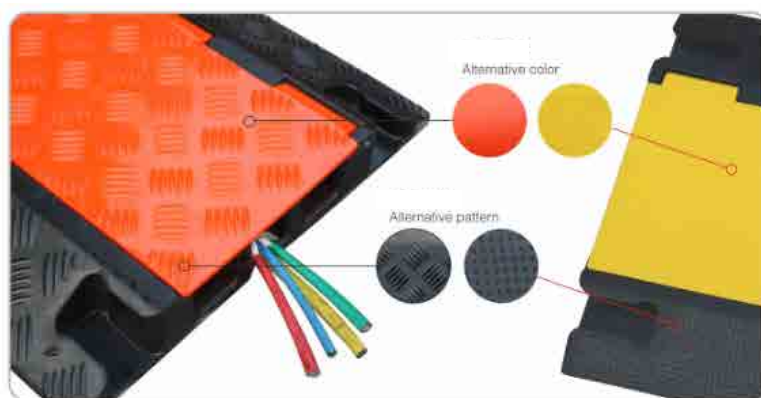

Cable protector Corners

SPEED BUMPS

Middle Section 中端	Size	L500xW300xH45mm/pc
	Weight	6kg/pc
End Cap 端头	Size	L250xW300xH45mm/pc
	Weight	2kg/pc

Middle Section 中端	Size	L250xW350xH50mm/pc
	Weight	3.75kg/pc
End Cap 端头	Size	L175xW350xH50mm/pc
	Weight	1.8kg/pc

Middle Section 中端	Size	L500xW100xH20mm/pc
	Weight	2kg/pc

018

Middle Section 中端	Size	L500xW500xH55mm/pc
	Weight	14kg/pc
End Cap 端头	Size	L270xW500xH55mm/pc
	Weight	4kg/pc

Middle Section 中端	Size	L900xW500xH50mm/pc
	Weight	19kg/pc
End Cap 端头	Size	L900xW250xH50mm/pc
	Weight	7.5kg/pc

Middle Section 中端	Size	L600xW500xH32mm/pc
	Weight	9kg/pc
End Cap 端头	Size	L600xW250xH32mm/pc
	Weight	3kg/pc

Rubber Docking Bumpers

SIZE:

- L1000mm X W100mm X W100mm
- L1000mm X W150mm X W150mm
- L1000mm X W200mm X W200mm
- L1000mm X W150mm X W50mm
5 kgs
- L1000mm X W200mm X W10mm
2.5kgs

Rubber Wheel Stoppers

Size: L 500mm X W150mm X H100mm

Size: L 560mm X W150mm X H100mm

PE material

Size: L 900mm X W150mm X H100mm 6.5kgs

Size: L1650mm X W150mm X H100mm 15kgs

Size: L1830mm X W150mm X H100mm 15kgs