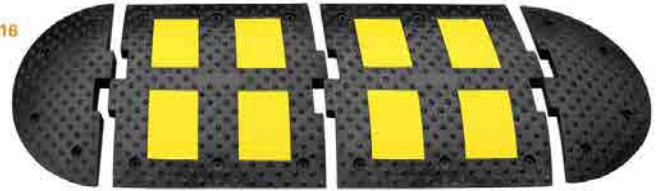

Cable protector Corners

SPEED BUMPS

Middle Section 中端	Size	L500xW300xH45mm/pc
	Weight	6kg/pc
End Cap 端头	Size	L250xW300xH45mm/pc
	Weight	2kg/pc

Middle Section 中端	Size	L250xW350xH50mm/pc
	Weight	3.75kg/pc
End Cap 端头	Size	L175xW350xH50mm/pc
	Weight	1.8kg/pc

Middle Section 中端	Size	L500xW100xH20mm/pc
	Weight	2kg/pc

018

Middle Section 中端	Size	L500xW500xH55mm/pc
	Weight	14kg/pc
End Cap 端头	Size	L270xW500xH55mm/pc
	Weight	4kg/pc

Middle Section 中端	Size	L900xW500xH50mm/pc
	Weight	19kg/pc
End Cap 端头	Size	L900xW250xH50mm/pc
	Weight	7.5kg/pc

Middle Section 中端	Size	L600xW500xH32mm/pc
	Weight	9kg/pc
End Cap 端头	Size	L600xW250xH32mm/pc
	Weight	3kg/pc

Rubber Docking Bumpers

SIZE:

- L1000mm X W100mm X W100mm
- L1000mm X W150mm X W150mm
- L1000mm X W200mm X W200mm
- L1000mm X W150mm X W50mm
5 kgs
- L1000mm X W200mm X W10mm
2.5kgs

Rubber Wheel Stoppers

Size: L 500mm X W150mm X H100mm

Size: L 560mm X W150mm X H100mm

PE material

Size: L 900mm X W150mm X H100mm 6.5kgs

Size: L1650mm X W150mm X H100mm 15kgs

Size: L1830mm X W150mm X H100mm 15kgs