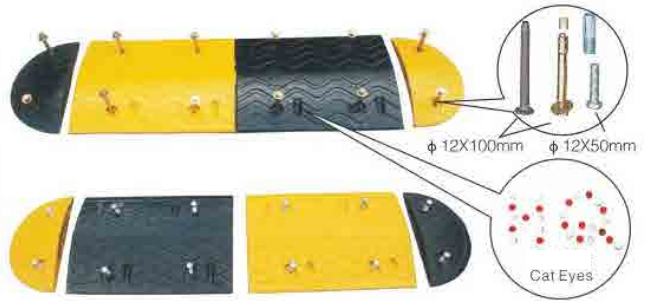

MUNICIPAL & URBAN SERIES

Cable Protectors

5 Cable protector

Size	L900xW500xH50mm/pc
Weight	15kg

3 Cable protector

Size	L900xW500xH70mm/pc
Weight	21kg

2 Cable protector

Size	L1000xW250xH50mm/pc
Weight	7kg

Cable protector Corners

SPEED BUMPS

Middle Section 中端	Size	L500xW300xH45mm/pc
	Weight	6kg/pc
End Cap 端头	Size	L250xW300xH45mm/pc
	Weight	2kg/pc

Middle Section 中端	Size	L250xW350xH50mm/pc
	Weight	3.75kg/pc
End Cap 端头	Size	L175xW350xH50mm/pc
	Weight	1.8kg/pc

Middle Section 中端	Size	L600xW500xH32mm/pc
	Weight	9kg/pc
End Cap 端头	Size	L600xW250xH32mm/pc
	Weight	3kg/pc

Rubber Docking Bumpers

SIZE:

- L1000mm X W100mm X W100mm
- L1000mm X W150mm X W150mm
- L1000mm X W200mm X W200mm
- L1000mm X W150mm X W50mm
5 kgs
- L1000mm X W200mm X W10mm
2.5kgs

Rubber Wheel Stoppers

Size: L 500mm X W150mm X H100mm

Size: L 560mm X W150mm X H100mm

PE material

Size: L 900mm X W150mm X H100mm 6.5kgs

Size: L1650mm X W150mm X H100mm 15kgs

Size: L1830mm X W150mm X H100mm 15kgs